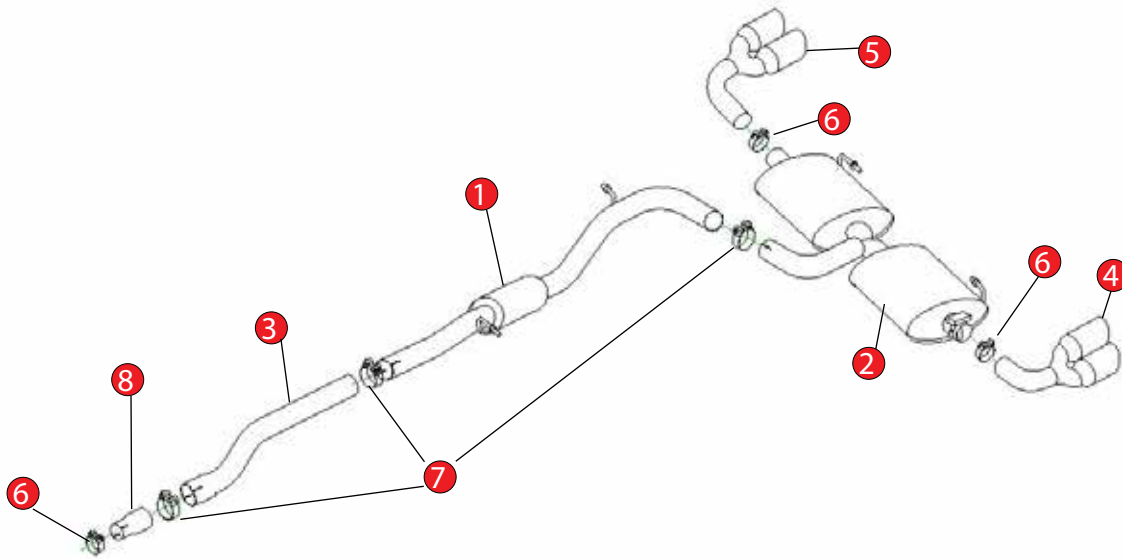

Case 6

CAR	Audi S1 2.0TFSi Quattro	PART NO.	SAU045
YEAR	2014- Current	FIT KITS	189 FK
NOTES	Where not supplied use original fittings.	FEATURES	Pipe Diameter:- 70mm/2.75"

NO.	PART NO.	DESCRIPTION	QTY
1	568AU	Centre Silencer	1
2	582AU	Rear Silencer with Electronic Valve	1
3	567AU	Front Pipe	1
4	573AU49	L/H Trim	1
5	574AU49	R/H Trim	1
Fit Kit			
6	Z016.10064	65mm H/D Clamps	3
7	Z016.10063	72mm H/D Clamps	3
8	AD73	Adaptor	1

E-MARK	N/A
DATE	06/10/16
ISSUE	02
AUTHORISED	S.Jackson

NOTE: ENSURE SCORPION SYSTEM IS CLEAR OF MOVING PARTS AND ALL ORIGINAL FUNCTIONS WORK CORRECTLY.

Checked By _____